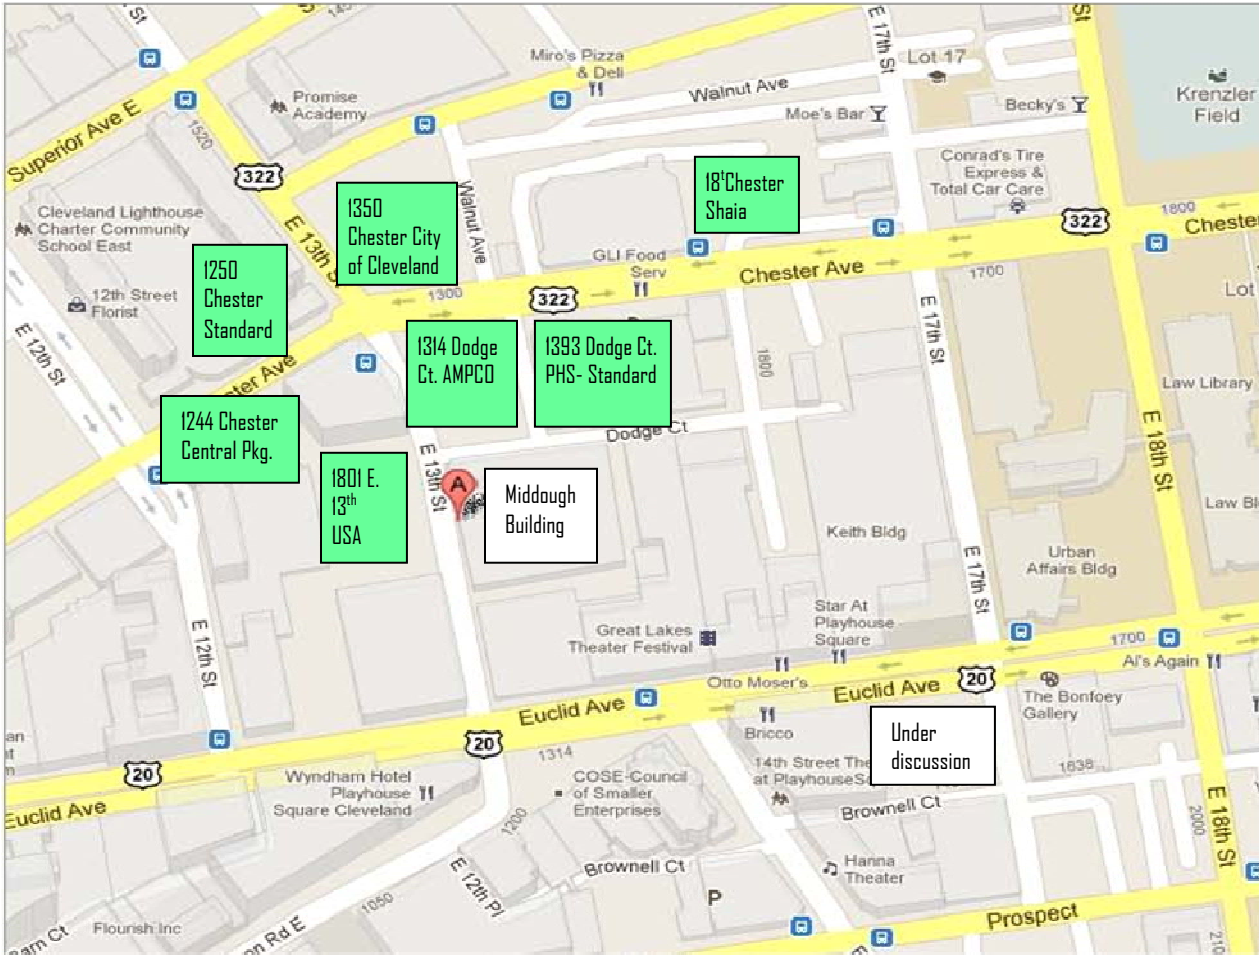

## MAP AND INFORMATION FOR PRIVATE PARKING NEAR THE MIDDOUGH BUILDING

Address	Operated by	Attended?	Daily Rate*	Monthly Rate*	Phone number
1831 E. 13 <sup>th</sup>	USA Parking	Yes	Early Bird \$6.00	\$100.00	216-621-5550
1314 Dodge Ct.	AMPCO	Yes	\$5.00	\$102.18	216-367-7968
1393 Dodge Ct. (Playhouse Square Parking Garage)	Standard Parking	Yes	Early Bird \$6.00 Daily Max \$8.00	NA	216-861-0617
E. 18 <sup>th</sup> and Chester	Shaia	Yes	\$3.00 - \$5.00	\$70.00	216-621-0009 216-324-1568
1350 Chester	**City of Cleveland	No	\$4.50 – must park before 9am	n/a	216-664-2711
1250 Chester (Reserve Square)	Standard Parking	Yes	Early Bird \$5.00	\$160.00	216-522-0700 216-696-6620
1244 Chester (The Chesterfield)	Central Parking	Yes	Early Bird \$5.00	\$147.00	216-771-2866 <a href="https://parkcentral.parking.com">https://parkcentral.parking.com</a>

\* These rates are as reported by the private parking companies and subject to change.